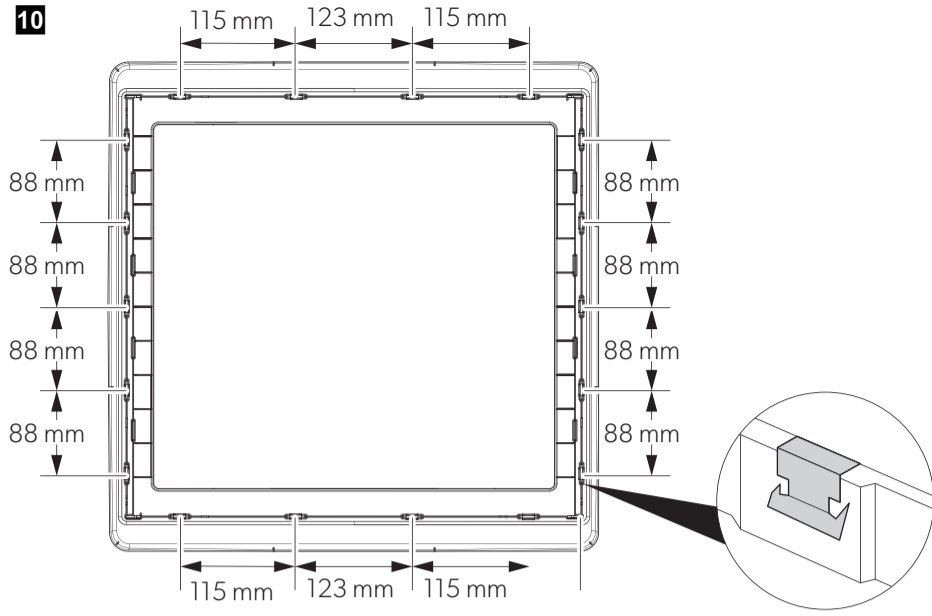

10

11

12

13

I

II

III

IV

14

A

B

YOUR LOCAL DEALER
dometic.com/dealer

YOUR LOCAL SUPPORT
dometic.com/contact

YOUR LOCAL SALES OFFICE
dometic.com/sales-offices

A complete list of Dometic companies, which comprise the Dometic Group, can be found in the public filings of:
DOMETIC GROUP AB Hemvärnsgatan 15 SE-17154 Solna Sweden