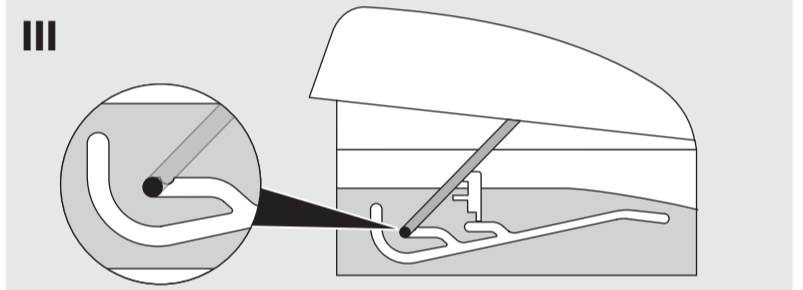

10

11

12

13

I

II

III

IV

14

A

B

YOUR LOCAL DEALER
dometic.com/dealer

YOUR LOCAL SUPPORT
dometic.com/contact

YOUR LOCAL SALES OFFICE
dometic.com/sales-offices

A complete list of Dometic companies, which comprise the Dometic Group, can be found in the public filings of:
DOMETIC GROUP AB Hemvärnsgatan 15 SE-17154 Solna Sweden