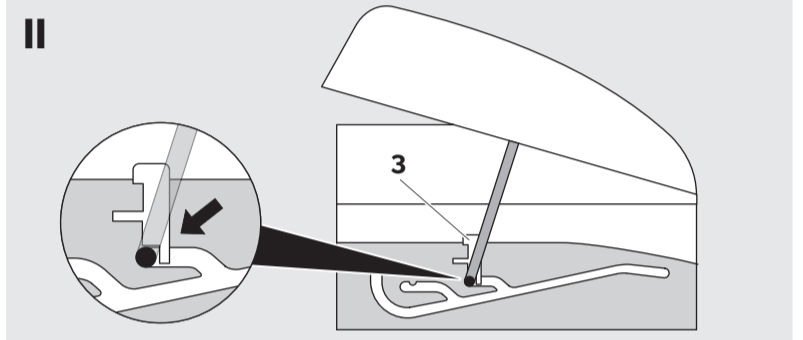

10

11

12

13

I

II

III

IV

14

A

B

YOUR LOCAL DEALER
dometic.com/dealer

YOUR LOCAL SUPPORT
dometic.com/contact

YOUR LOCAL SALES OFFICE
dometic.com/sales-offices

A complete list of Dometic companies, which comprise the Dometic Group, can be found in the public filings of:
DOMETIC GROUP AB Hemvärnsgatan 15 SE-17154 Solna Sweden